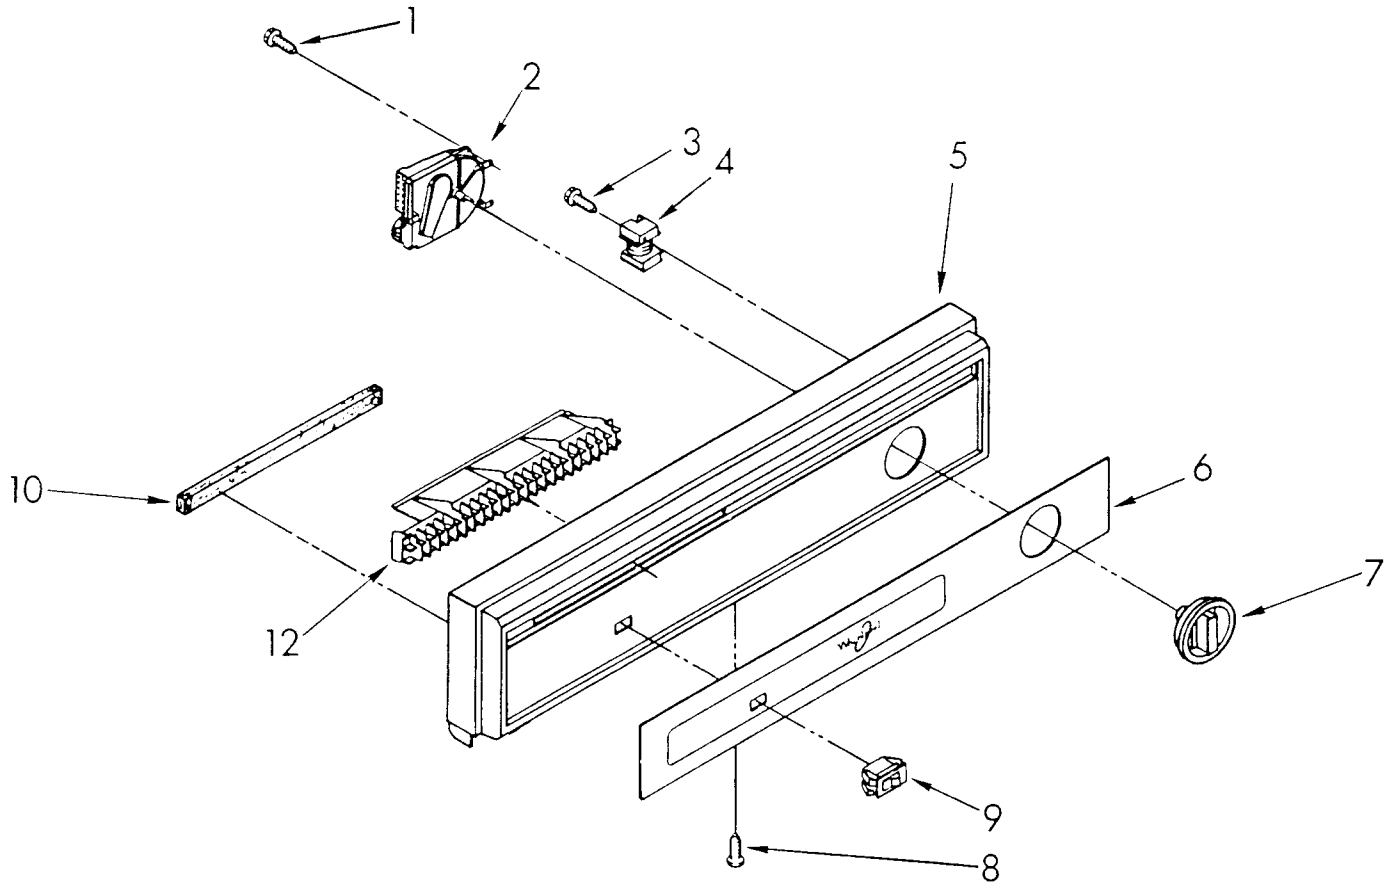

CONSOLE PARTS

10-89 Litho in U.S.A.

Whirlpool CORPORATION
Benton Harbor, Michigan.

© 1989 WHIRLPOOL CORPORATION

822-E-10

Part No. 3369932